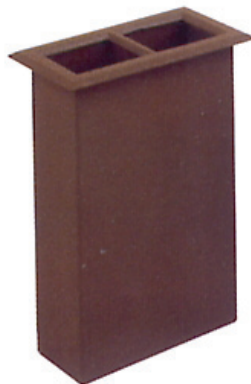

ARROW BRONZE

BURIAL VASES

Bronze and Plastic (B – Bronze, P – Plastic)

ALPHA (P&B)
75mm x 150mm

BETA (P)
100mm x 130mm

CLASSIC (B)
70mm x 175mm

GLEN (B)
88mm x 155mm

HAMMERED DORIC (B)
95mm x 260mm

LAUREL (B)
100mm x 165mm

SEMI-WORRA (P&B)
115mm x 155mm

WORRA (P&B)
195mm x 165mm

ARROW BRONZE

CREMATION VASES

Bronze

**CONICAL
with BLOCK**
30mm x 68mm

**CONICAL
with SCREW**
30mm x 68mm

**NICHE
with BRACKET**
36mm x 75mm
(When ordering, please state whether
you require a left or right bracket.)

**NICHE
with SCREW**
36mm x 75mm

OMEGA
40mm x 100mm

TRANQUIL
40mm x 80mm

CREMATION VASE & RING
95mm x 220mm