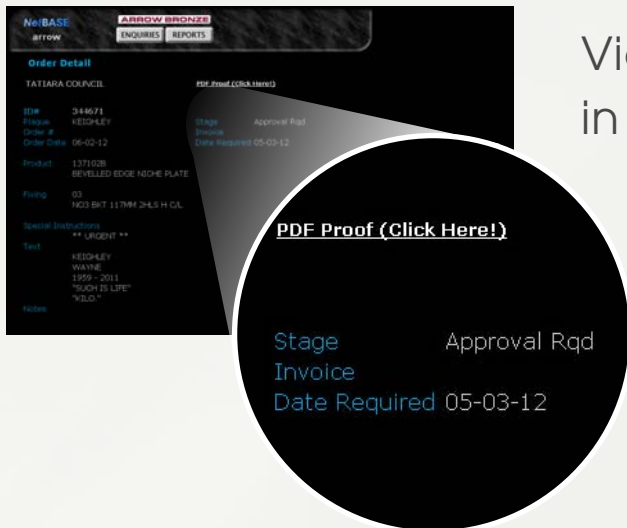

What's new?

ARROW BRONZE

Proofs

View your proofs
in Online Order Checking

- Log into Online Order Checking
- Find your order
- Check on "Proof" review

LinkedInMemory – Patent Pending QR Codes

Include a QR Code cast onto a plaque with link to e-memorial, cemetery website or family website scan with your smart phone to open up website